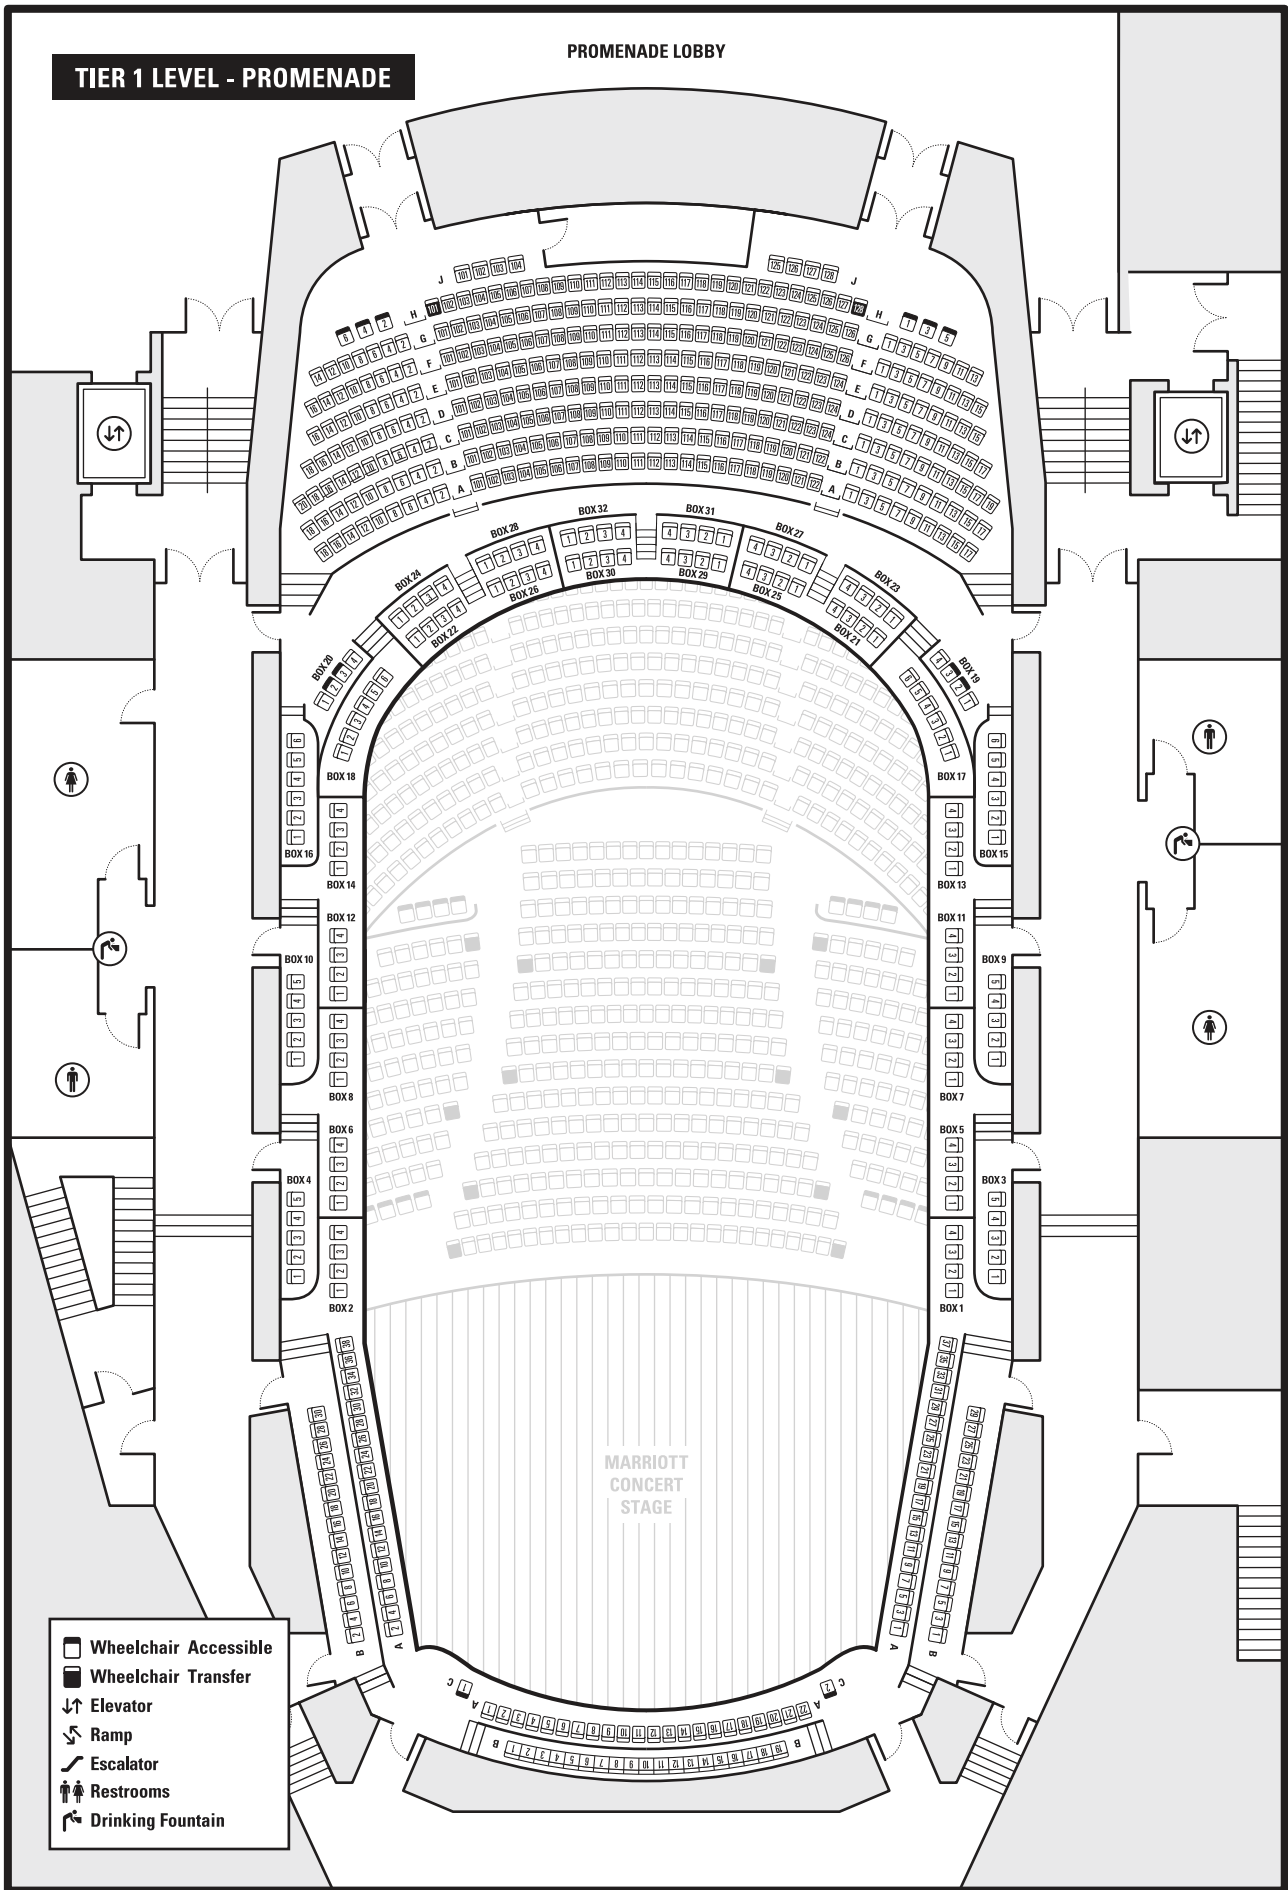

TIER 1 LEVEL - PROMENADE

PROMENADE LOBBY

- Wheelchair Accessible
- Wheelchair Transfer
- Elevator
- Ramp
- Escalator
- Restrooms
- Drinking Fountain